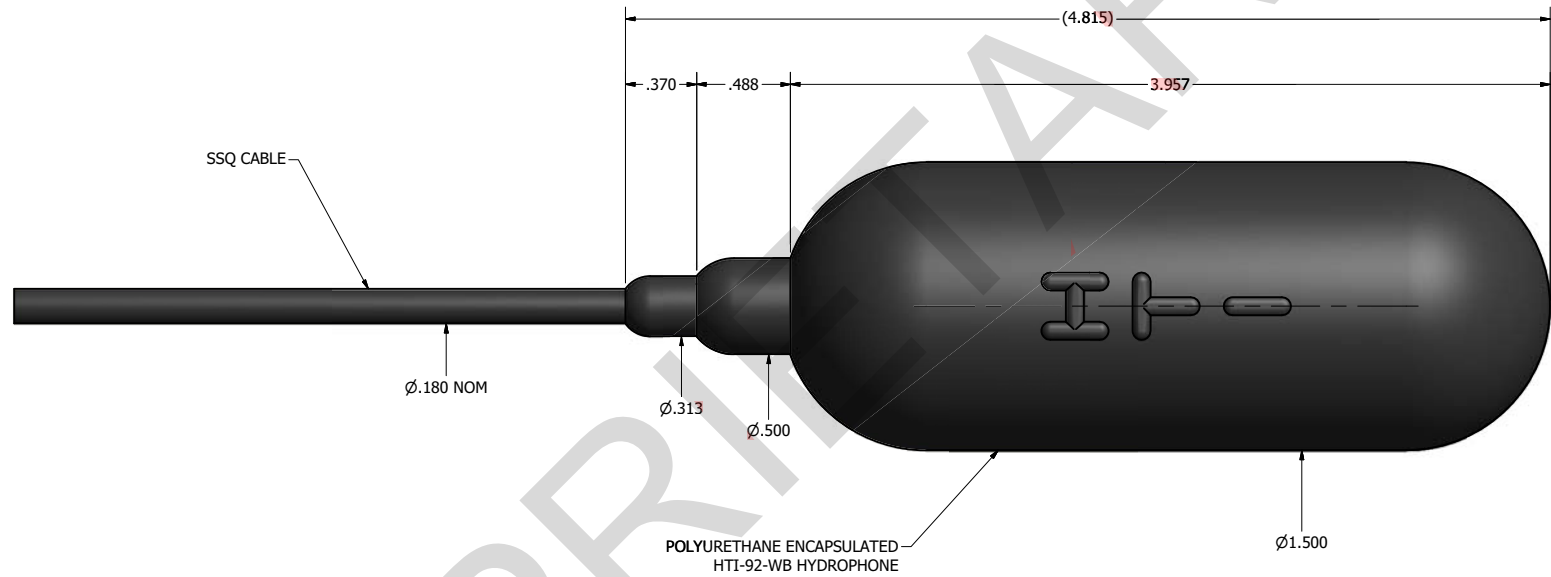

HTI-92-WB / SSQ
MECHANICAL OUTLINE

PROPRIETARY

RELEASE TO AND ACCEPTED BY THE POSSESSOR ON CONDITION
THAT NO RIGHTS OF REPRODUCTION OR USE ARE GIVEN EXCEPT
FOR PURPOSE ELSEWHERE SPECIFIED IN WRITING BY HIGH TECH.

DRAWN	3/11/2016
SCOTT	
CHECKED	
QA	
MFG	
APPROVED	

HIGH TECH, INC.
21120 JOHNSON RD.
LONG BEACH, MS 39560
(228) 868-6632

TITLE		HTI-92-WB/SSQ MECH OUTLINE	
SIZE	DWG NO	REV	
C	92-002-25-00-00		
SCALE	SHEET 1 OF 1		