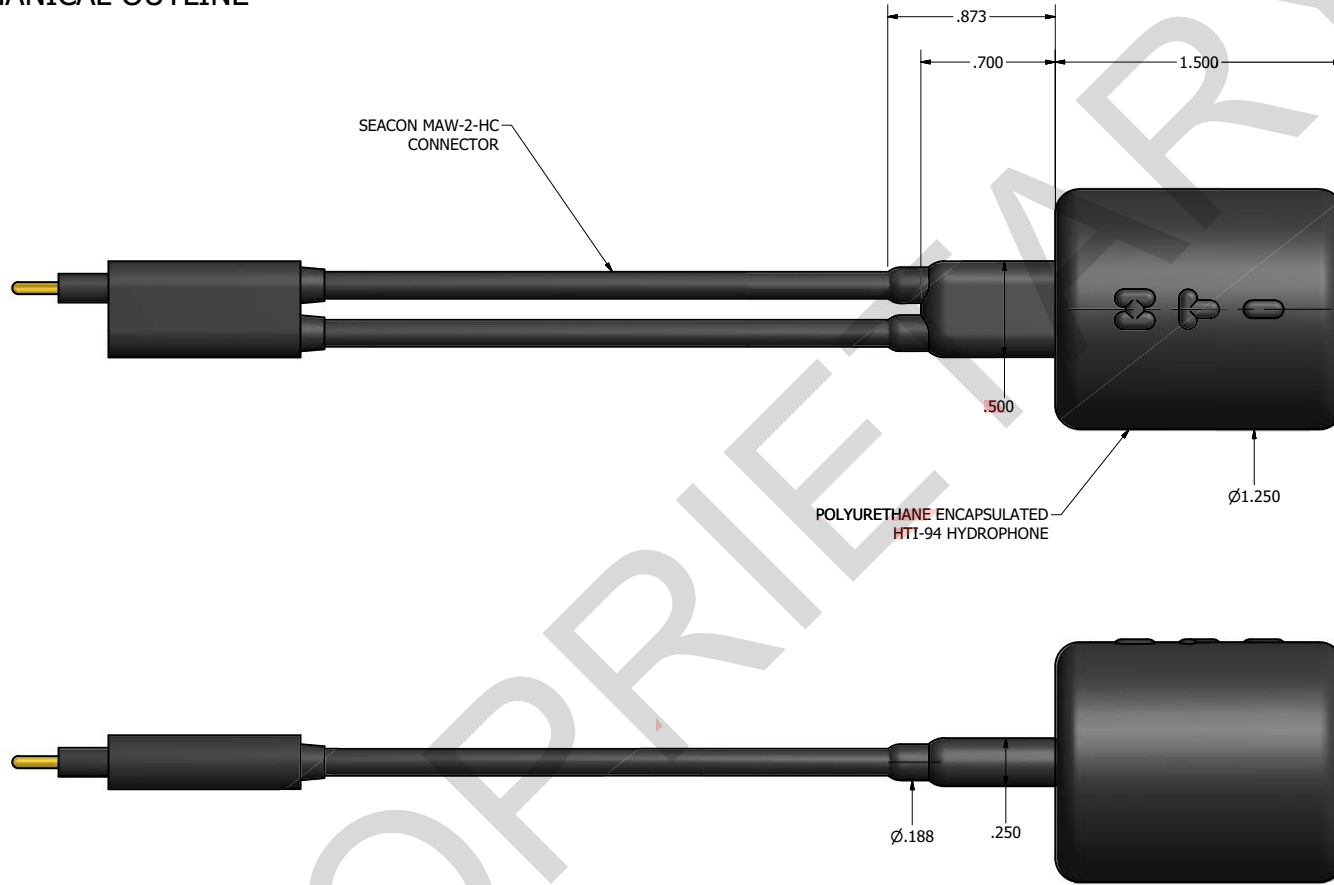

HTI-94/MAW-2-HC  
MECHANICAL OUTLINE

RELEASE TO AND ACCEPTED BY THE POSSESSOR ON CONDITION  
THAT NO RIGHTS OF REPRODUCTION OR USE ARE GIVEN EXCEPT  
FOR PURPOSE ELSEWHERE SPECIFIED IN WRITING BY HIGH TECH.

DRAWN	3/11/2016
CHECKED	
QA	
MFG	
APPROVED	
SIZE	C
SCALE	

**HIGH TECH, INC.**  
21120 JOHNSON RD.  
LONG BEACH, MS 39560  
(228) 868-6632

TITLE  
**HTI-94\_MAW2 MECH OUTLINE**

DWG NO	94-001-25-00-00	REV
--------	-----------------	-----